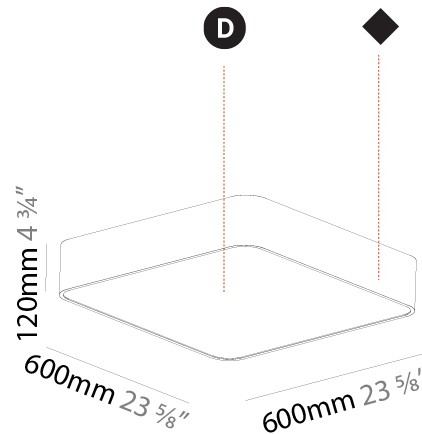

GENERAL

Series: Smoothy
Subseries: Smoothy Standard
Partner: Prolicht
Division: Architectural
Installation: Surface
Product Type: Ceiling Surface
Mounting Location: Ceiling
Light Distribution: Direct

PHYSICAL

Shape: Square
Length (mm): 600
Length (in): 23 5/8
Width (mm): 600
Width (in): 23 5/8
Height (mm): 120
Height (in): 4 3/4
Weight (kg): 11.315
Weight (lbs): 24.89
Diffuser: PMMA - Opal or Micro-Prism
Fixture Finish: SSR / BKV / CWI / CRY / HAB / UFT / ITA / RUA / FTG / MYG / LOD / PUS / FRO / FUP / KIA / POP / BLS / SPG / MEY / GOH / CHC / COM / ABZ / JAG / OBR / MOS / ROR
Fixture Material: Extruded Aluminum / Steel

ELECTRICAL

Lamp Type: LED (Zhaga Standard)
Input Wattage (W): 55
Total Output Wattage (W): 49.7
Dimming: Non-Dimmable
Driver Included: Yes
Driver Location: Integrated
Driver Type: Constant Current - Universal
Driver Class: Class 2
Input Voltage (V): 120 - 277
Constant Current (mA): 350
Upon Request: (Not included - see components) Integral: 0-10Vdc dimming / Phase dimming 120Vac only

LED

Color Temperature (°K): 3000 / 4000
Max. Delivered Lumen (lm): 5520 / 5720
CRI: >80 CRI
Efficiency (%): 0.867
Lamp Life (hrs): 50000
Upon Request: Other CCT available

OPTICAL

RATINGS AND CERTIFICATIONS

Certified By: Certified for North American Standards
IP rating: IP20